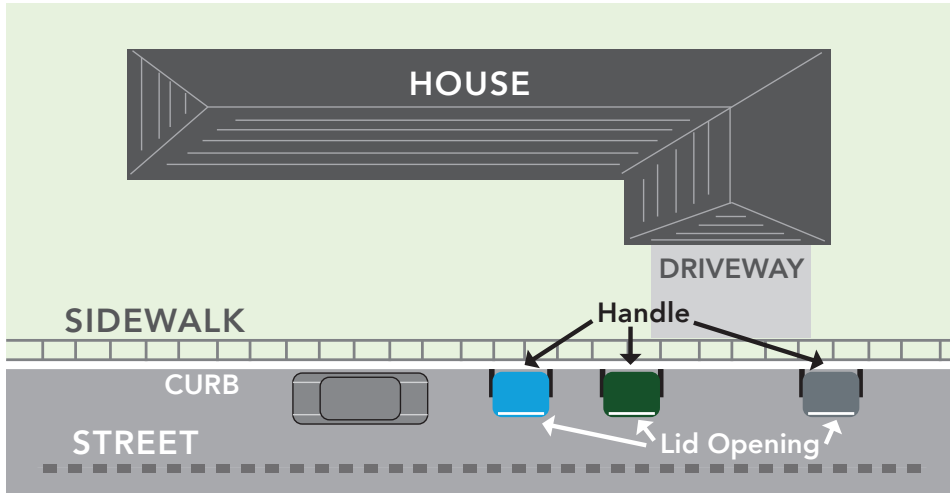

ZERO-IN VACAVILLE

Keeping Us Connected to the Communities We Serve

CHECK FOR PROPER CART PLACEMENT

- Carts should be placed in the street with the wheels touching the curb.
- The lid should open to the street with the handle in the back.
- Don't block the sidewalk.
- Don't park cars within three feet of carts.
- Place carts three feet apart.
- Put carts out by 6 AM on your pickup day.
- Remove carts from the curb as soon as possible after pickup. According to Municipal Code Chapter 8.10.060, waste containers must be placed at all other times in the side yard adjacent to the residence, or the rear yard.

Holiday schedule information is available at Recology.com

RESIDENTIAL STREET SWEEPING

Street sweeping takes place inside the Vacaville city limits the day after your collection day on a biweekly schedule.