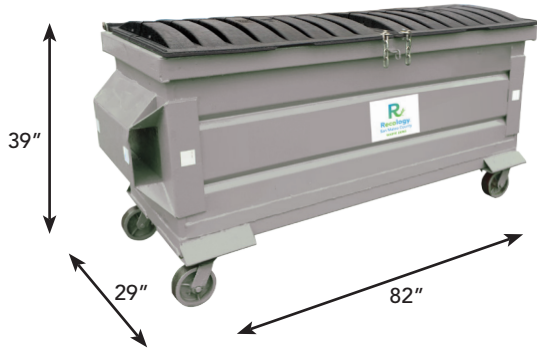

Front Load Bins

1-yard

2-yard

3-yard

4-yard

6-yard

8-yard

Dimensions may vary slightly. Measurements shown are exterior dimensions.
Not all bins are available with wheels.

Rear-Loader

1-yard

2-yard

3-yard

Dimensions may vary slightly. Measurements shown are exterior dimensions.

Plastic Carts

32 gallon

64 gallon

96 gallon

Dimensions may vary slightly. Measurements shown are exterior dimensions.