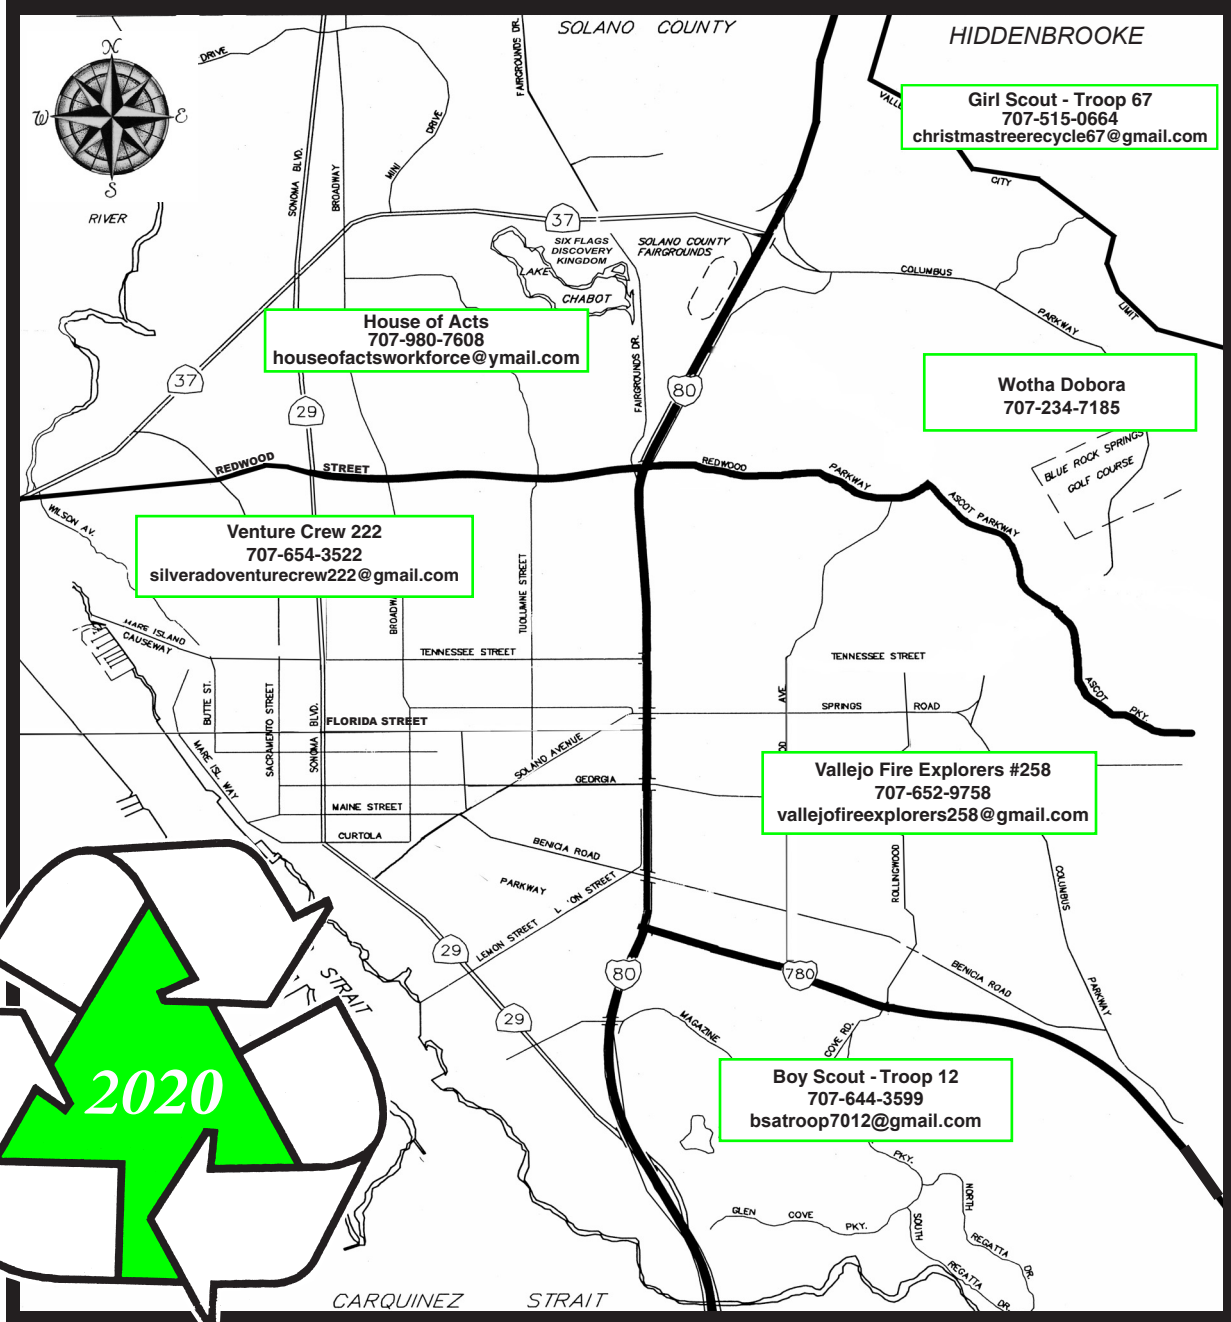

**Drop-Off Site: VALCORE RECYCLING, 38 Sheridan Street, (707) 645-8258. (NO CHARGE) No flocked trees, No tree stands and No ornaments.**

• Dec. 28<sup>th</sup> through Jan. 22<sup>nd</sup>, Mon - Fri. from 9am - 4:30 pm; closed daily 1-2 pm for lunch; Closed Saturdays and Sundays.

**Curbside Collection -**

•Dec. 26<sup>th</sup>: Trees must be cut or must fit inside your green waste cart. Whole trees outside the cart will NOT be picked up. No flocked trees, No tree stands and No ornaments. Vallejo Unincorporated residents and City residents can contact Recology Vallejo, at (707) 552-3110 if you have questions (NO CHARGE).