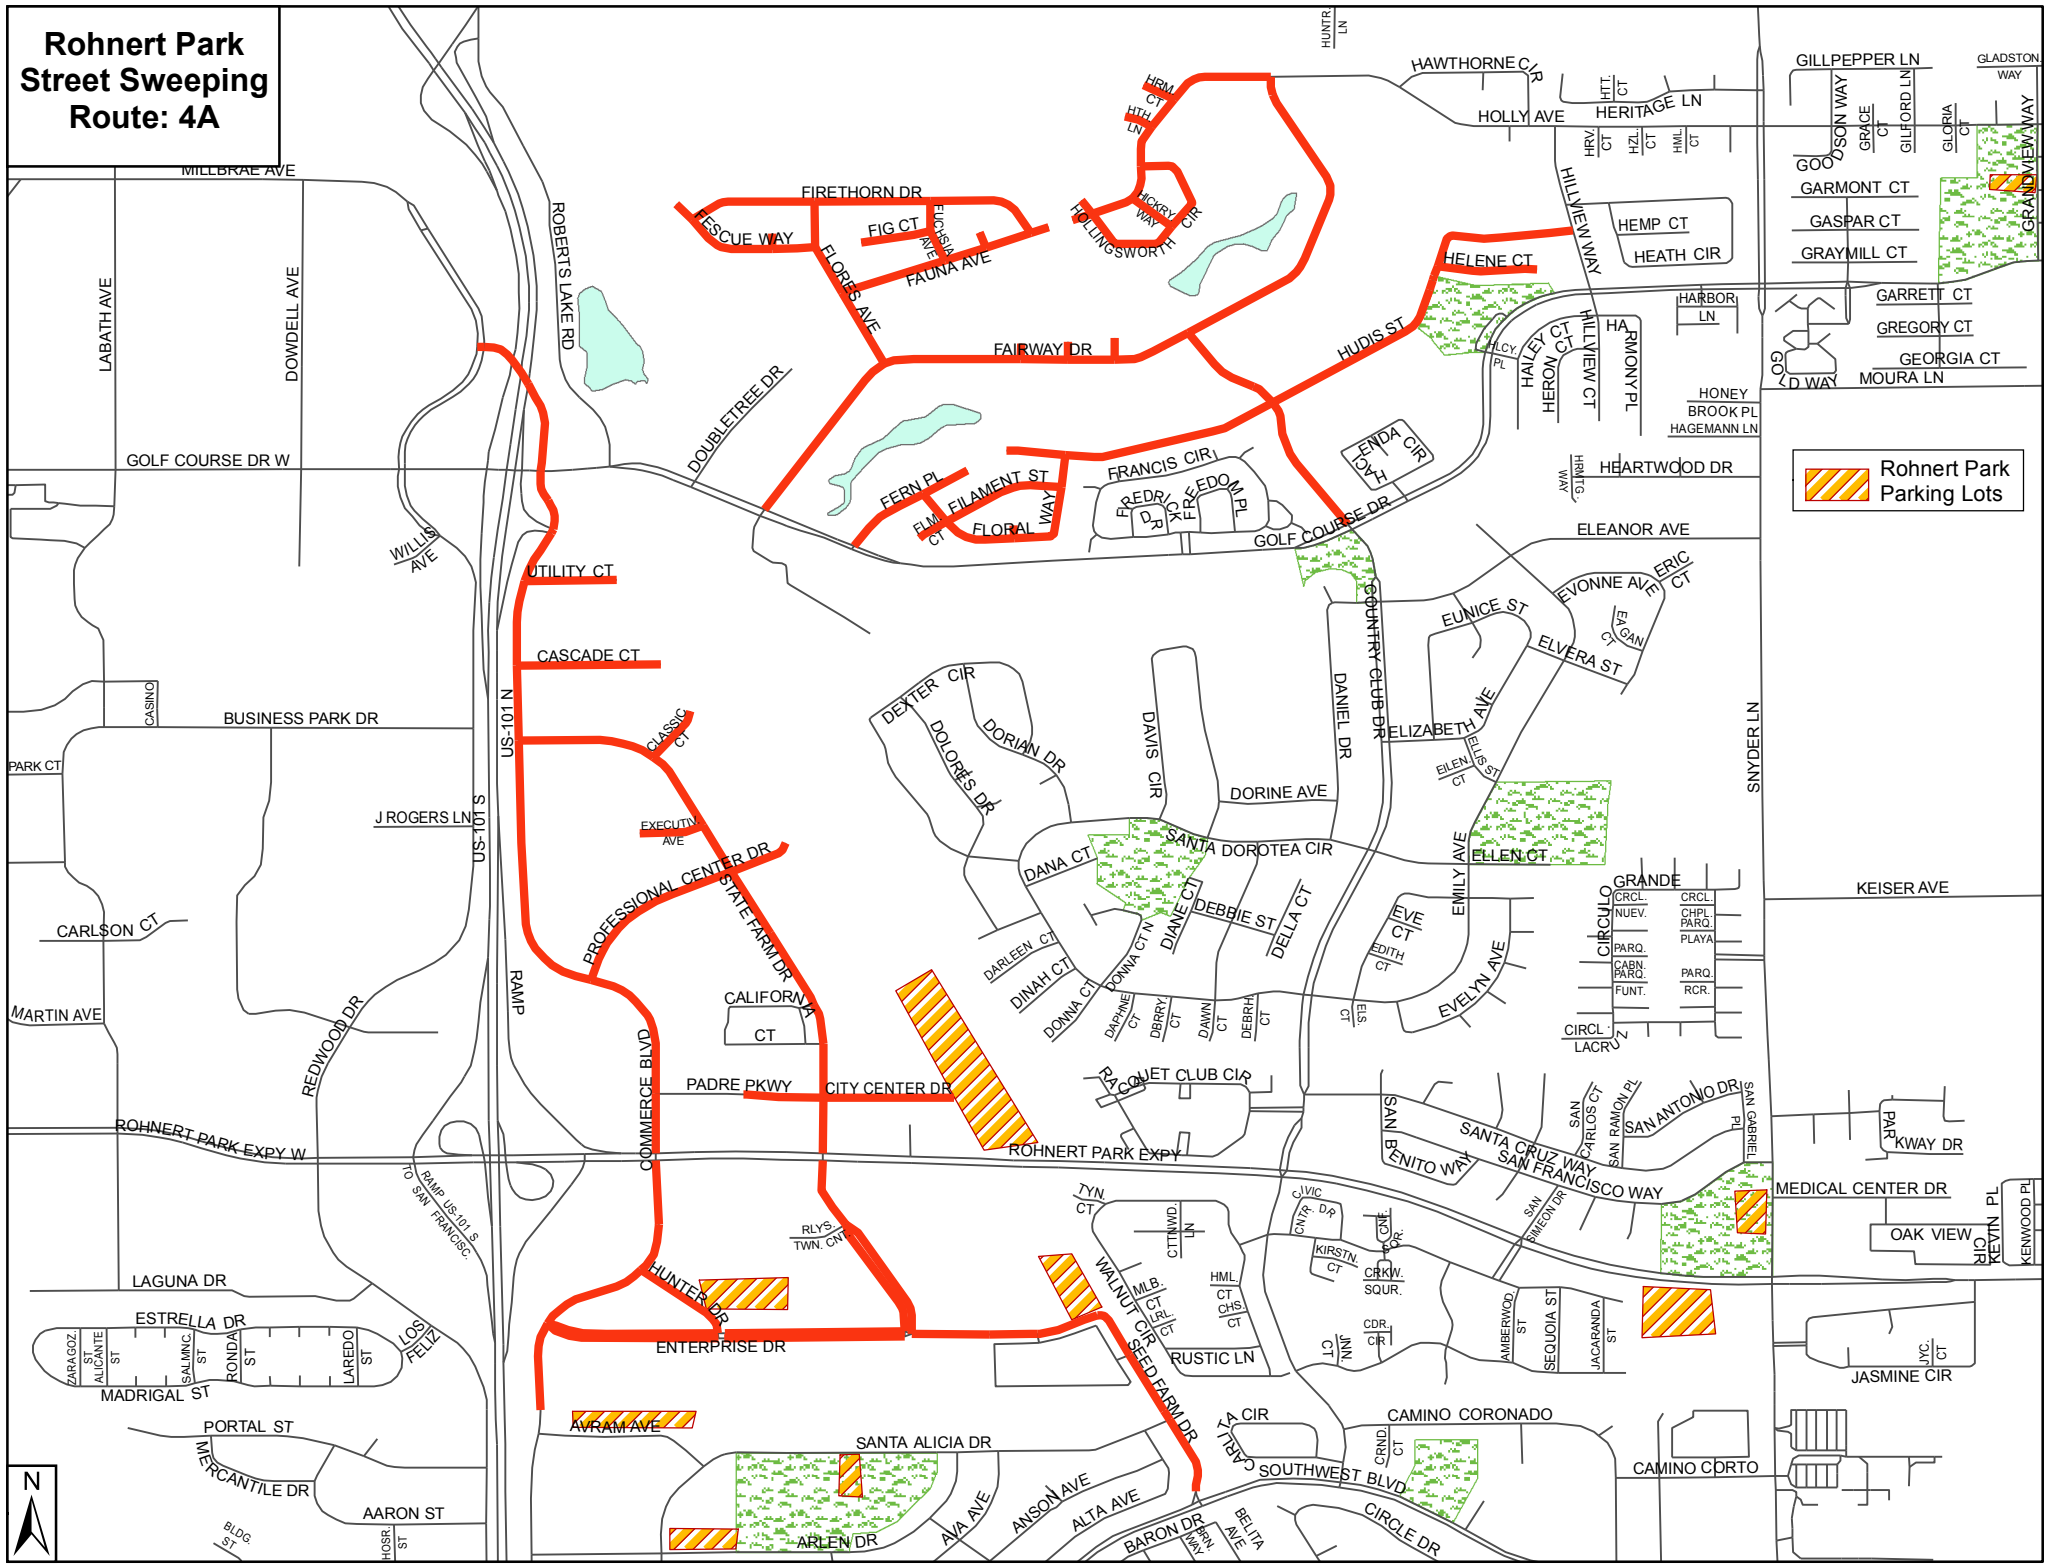

# Rohnert Park Street Sweeping Route: 4A

 Rohnert Park Parking Lots