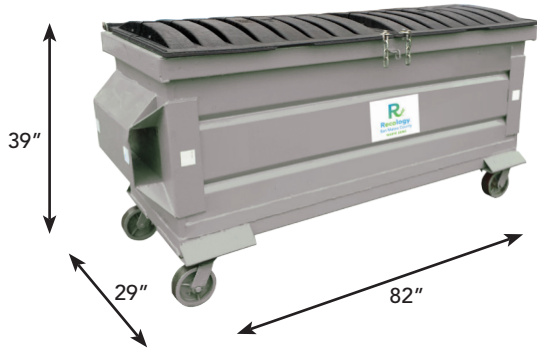

Front Load Bins

1-yard

2-yard

3-yard

4-yard

6-yard

8-yard

Dimensions may vary slightly. Measurements shown are exterior dimensions.
Not all bins are available with wheels.

Front-Loader

Dimensions may vary slightly. Measurements shown are exterior dimensions.

Debris Boxes

30 Yard - Debris Box

20 Yard - Debris Box

Dimensions may vary slightly. Measurements shown are exterior dimensions.

Roll-Off

Dimensions may vary slightly. Measurements shown are exterior dimensions.

Rear-Loader

1-yard

2-yard

3-yard

Dimensions may vary slightly. Measurements shown are exterior dimensions.

Side-Loader

Dimensions may vary slightly. Measurements shown are exterior dimensions.

Plastic Carts

32 gallon

64 gallon

96 gallon

Dimensions may vary slightly. Measurements shown are exterior dimensions.