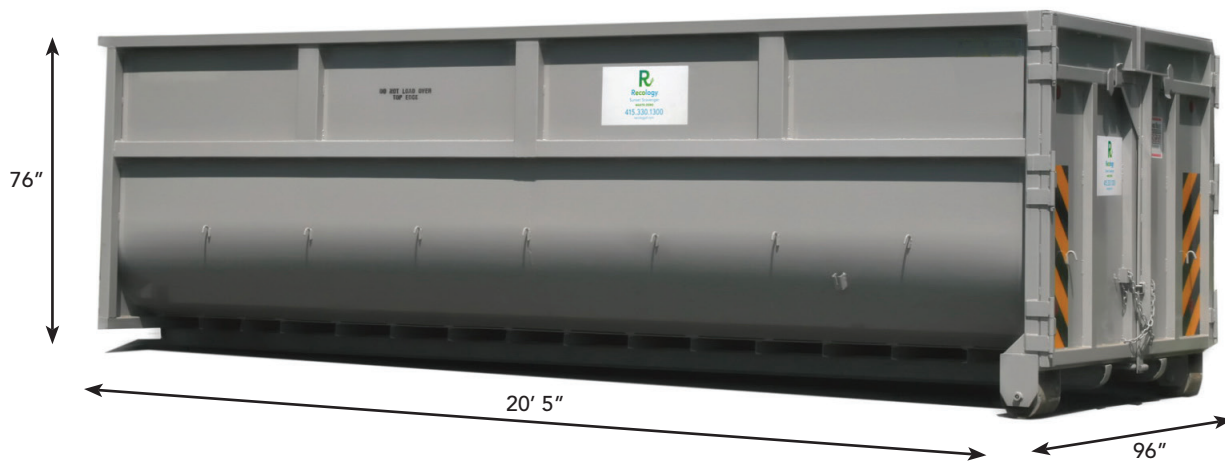

Front Load Bins

1-yard

2-yard

3-yard

4-yard

6-yard

8-yard

Dimensions may vary slightly. Measurements shown are exterior dimensions.
Not all bins are available with wheels.

Front-Loader

Dimensions may vary slightly. Measurements shown are exterior dimensions.

Debris Boxes

30 Yard - Debris Box

20 Yard - Debris Box

Dimensions may vary slightly. Measurements shown are exterior dimensions.

Roll-Off

Dimensions may vary slightly. Measurements shown are exterior dimensions.

Rear-Loader

1-yard

2-yard

3-yard

Dimensions may vary slightly. Measurements shown are exterior dimensions.

Side-Loader

Dimensions may vary slightly. Measurements shown are exterior dimensions.

Plastic Carts

32 gallon

64 gallon

96 gallon

Dimensions may vary slightly. Measurements shown are exterior dimensions.