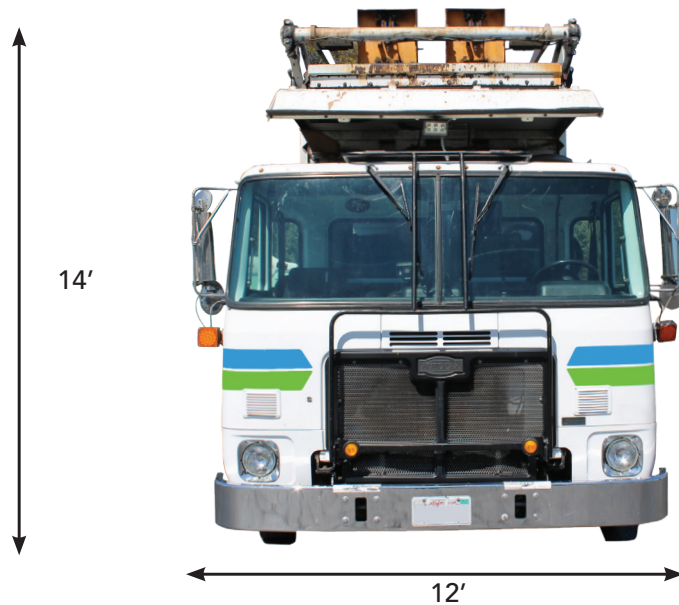

Front Load Bins

1-yard

2-yard

3-yard

4-yard

6-yard

8-yard

Dimensions may vary slightly. Measurements shown are exterior dimensions.
Not all bins are available with wheels.

Front-Loader

Dimensions may vary slightly. Measurements shown are exterior dimensions.

Debris Boxes

30 Yard - Debris Box

20 Yard - Debris Box

Dimensions may vary slightly. Measurements shown are exterior dimensions.

Roll-Off

Dimensions may vary slightly. Measurements shown are exterior dimensions.

Rear-Loader

1-yard

2-yard

3-yard

Dimensions may vary slightly. Measurements shown are exterior dimensions.

Side-Loader

Dimensions may vary slightly. Measurements shown are exterior dimensions.

Plastic Carts

32 gallon

64 gallon

96 gallon

Dimensions may vary slightly. Measurements shown are exterior dimensions.