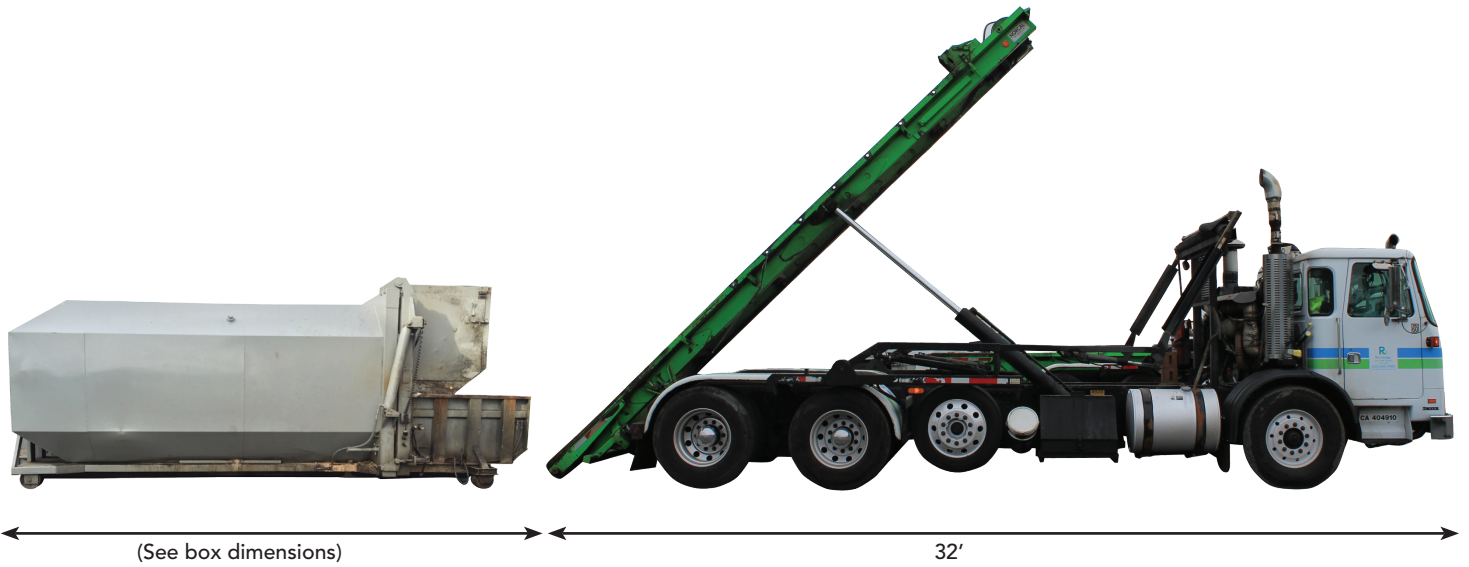

Front Load Bins

1-yard

2-yard

3-yard

4-yard

6-yard

8-yard

Dimensions may vary slightly. Measurements shown are exterior dimensions.
Not all bins are available with wheels.

Front-Loader

Dimensions may vary slightly. Measurements shown are exterior dimensions.

Debris Boxes

30 Yard - Debris Box

20 Yard - Debris Box

Dimensions may vary slightly. Measurements shown are exterior dimensions.

Roll-Off

Dimensions may vary slightly. Measurements shown are exterior dimensions.

Rear-Loader

1-yard

2-yard

3-yard

Dimensions may vary slightly. Measurements shown are exterior dimensions.

Side-Loader