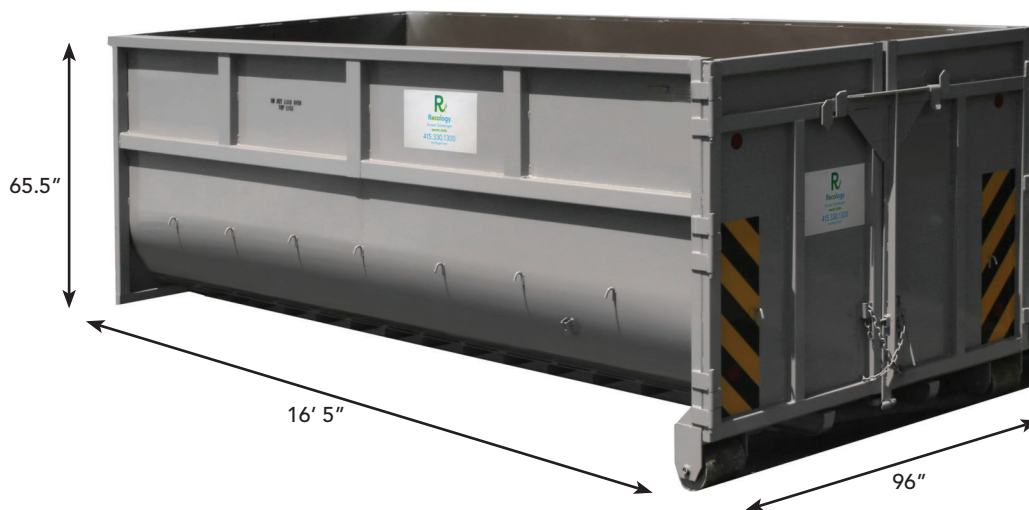

Front Load Bins

1-yard

2-yard

3-yard

4-yard

6-yard

8-yard

Dimensions may vary slightly. Measurements shown are exterior dimensions.
Not all bins are available with wheels.

Front-Loader

Dimensions may vary slightly. Measurements shown are exterior dimensions.

Debris Boxes

30 Yard - Debris Box

20 Yard - Debris Box

Dimensions may vary slightly. Measurements shown are exterior dimensions.

Roll-Off

Dimensions may vary slightly. Measurements shown are exterior dimensions.

Rear-Loader

1-yard

2-yard

3-yard

Dimensions may vary slightly. Measurements shown are exterior dimensions.

Side-Loader

Dimensions may vary slightly. Measurements shown are exterior dimensions.

Plastic Carts

32 gallon

64 gallon

96 gallon

Dimensions may vary slightly. Measurements shown are exterior dimensions.